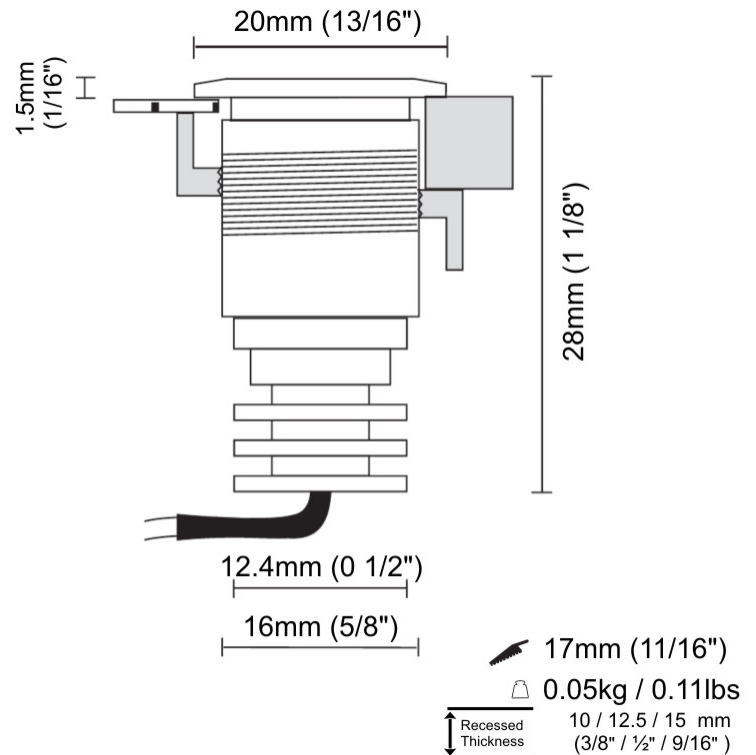

GENERAL

Series: Eyes _____
Subseries: Eyes Square _____
Brand: Side _____
Division: Exterior _____
Mounting Type: Recessed _____
Mounting Location: Ceiling _____
Subcategory: Downlight _____

PHYSICAL

Shape: Square _____
Length (mm): 20 _____
Length (in): 13/16 _____
Width (mm): 20 _____
Width (in): 13/16 _____
Depth (mm): 28 _____
Depth (in): 1 1/8 _____
Min. Recessing Depth (mm): 33 _____
Min. Recessing Depth (in): 1 5/16 _____
Light Distribution: Direct _____
Weight (kg): 0.02 _____
Weight (lbs): 0.044 _____
Gasket: Silicon rubber _____
Fixture Finish: Chrome _____
Fixture Material: Aluminum Die Cast _____

ELECTRICAL

Lamp Type: LED (Zhaga Standard) _____
Total Output Wattage (W): 1.2 _____
Dimming: Non-Dimming / Phase Dimming (120Vac only) / 0-10V Dimming _____
Driver Included: No _____
Driver Location: Remote _____
Driver Type: Constant Current - 120 / 277Vac _____
Driver Class: Class 2 _____
Input Voltage (V): 120 - 277 _____
Constant Current (MA): 350 _____

LED

Number of LEDs: 1 _____
Color Temperature (°K): 3000 / 4000 _____
Max. Delivered Lumen (lm): 58.4 / 64.9 _____
Nominal Lumen (lm): 120 / 125 _____
CRI: >80 CRI _____
Lamp Life (hrs): 50000 _____

OPTICAL

Optic°: 100° _____

RATINGS AND CERTIFICATIONS

Certified By: Certified for North American Standards _____
IP rating: IP68 _____