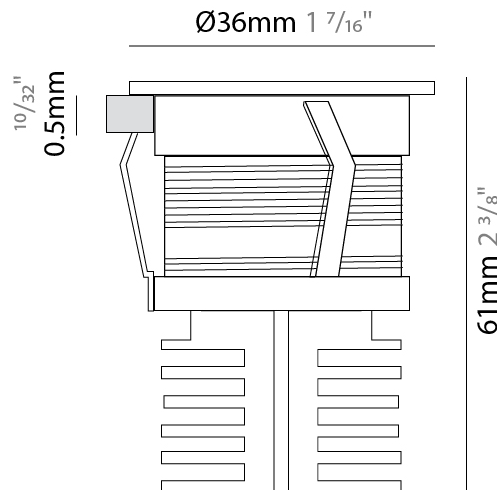

Shape: Square _____
Length (mm): 36 _____
Length (in): 1 7/16 _____
Width (mm): 36 _____
Width (in): 1 7/16 _____
Height (mm): 61 _____
Height (in): 2 3/8 _____
Min. Recessing Depth (mm): 66 _____
Min. Recessing Depth (in): 2 5/8 _____
Light Distribution: Direct _____
Weight (kg): 0.08 _____
Weight (lbs): 0.18 _____
Diffuser: Transparent methacrylate _____
Gasket: Silicon rubber _____
Fixture Finish: Chrome _____
Fixture Material: Aluminum Die Cast _____

Certified By: Certified for North American Standards _____
IP rating: IP68 _____

 0.08kg / 0.18 lbs

 28mm 1 1/8"

EYES SQUARE RECESSED

E10R0113-

base number _____ Color _____
 Temperature _____

- To build a product code in our configurator select the specify button on the base model # product page
- To build a manual product code on this datasheet choose from the options listed below in blue font and add the suffix to the base model #

Shape: Square _____
 Length (mm): 20 _____
 Length (in): 13/16 _____
 Width (mm): 20 _____
 Width (in): 13/16 _____
 Depth (mm): 28 _____
 Depth (in): 1 1/8 _____
 Min. Recessing Depth (mm): 33 _____
 Min. Recessing Depth (in): 1 5/16 _____
 Light Distribution: Direct _____
 Weight (kg): 0.02 _____
 Weight (lbs): 0.044 _____
 Gasket: Silicon rubber _____
 Fixture Finish: Chrome _____
 Fixture Material: Aluminum Die Cast _____