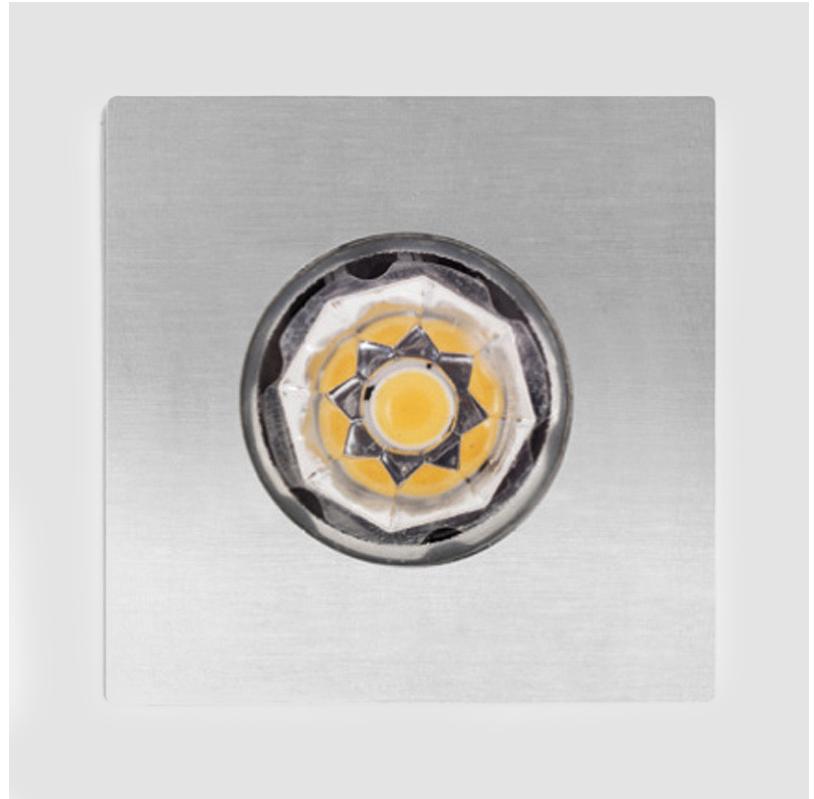

PHYSICAL

Shape: Square _____
Length (mm): 36 _____
Length (in): 1 7/16 _____
Width (mm): 36 _____
Width (in): 1 7/16 _____
Height (mm): 61 _____
Height (in): 2 3/8 _____
Min. Recessing Depth (mm): 66 _____
Min. Recessing Depth (in): 2 5/8 _____
Light Distribution: Direct _____
Weight (kg): 0.08 _____
Weight (lbs): 0.18 _____
Diffuser: Transparent methacrylate _____
Gasket: Silicon rubber _____
Fixture Finish: Chrome _____
Fixture Material: Aluminum Die Cast _____

ELECTRICAL

Lamp Type: LED (Zhaga Standard) _____
Input Wattage (W): 4.5 _____
Total Output Wattage (W): 3 _____
Dimming: Non-Dimming / Phase Dimming (120Vac only) / 0-10V Dimming _____
Driver Included: No _____
Driver Location: Remote _____
Driver Type: Constant Current - 120 / 277Vac _____
Driver Class: Class 2 _____
Input Voltage (V): 120 - 277 _____
Constant Current (MA): 350 _____
Constant Voltage (V): 8.75 _____
Upon Request: Requires a minimum of 2 fixtures for 0-10V dimming options _____

LED

Color Temperature (°K): 3000 / 4000 _____
Max. Delivered Lumen (lm): 285 / 300 _____
Nominal Lumen (lm): 350 / 380 _____
CRI: >80 CRI _____
Lamp Life (hrs): 50000 _____

OPTICAL

Optic°: 45 _____

RATINGS AND CERTIFICATIONS

Certified By: Certified for North American Standards _____
IP rating: IP68 _____

0.08kg / 0.18 lbs

28mm 1 1/8"